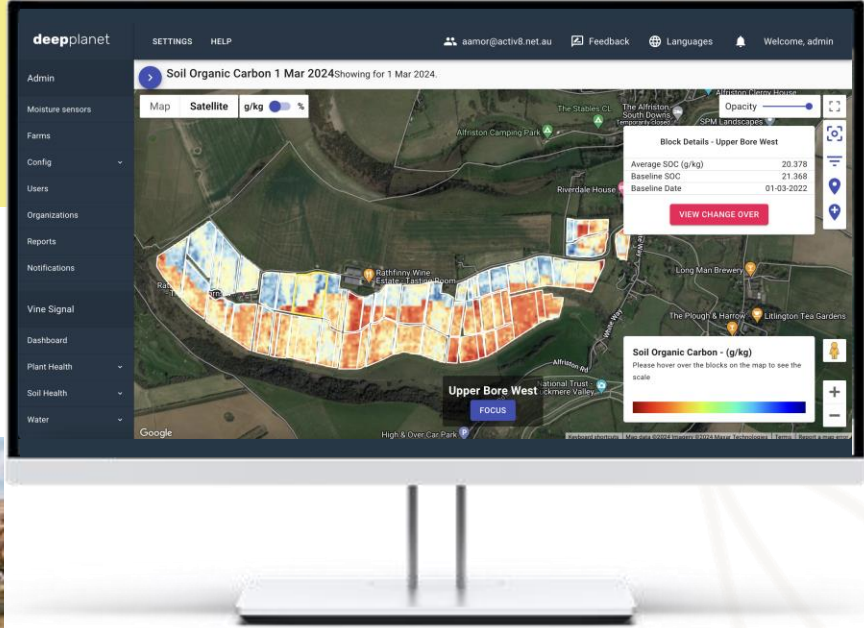

Opportunity